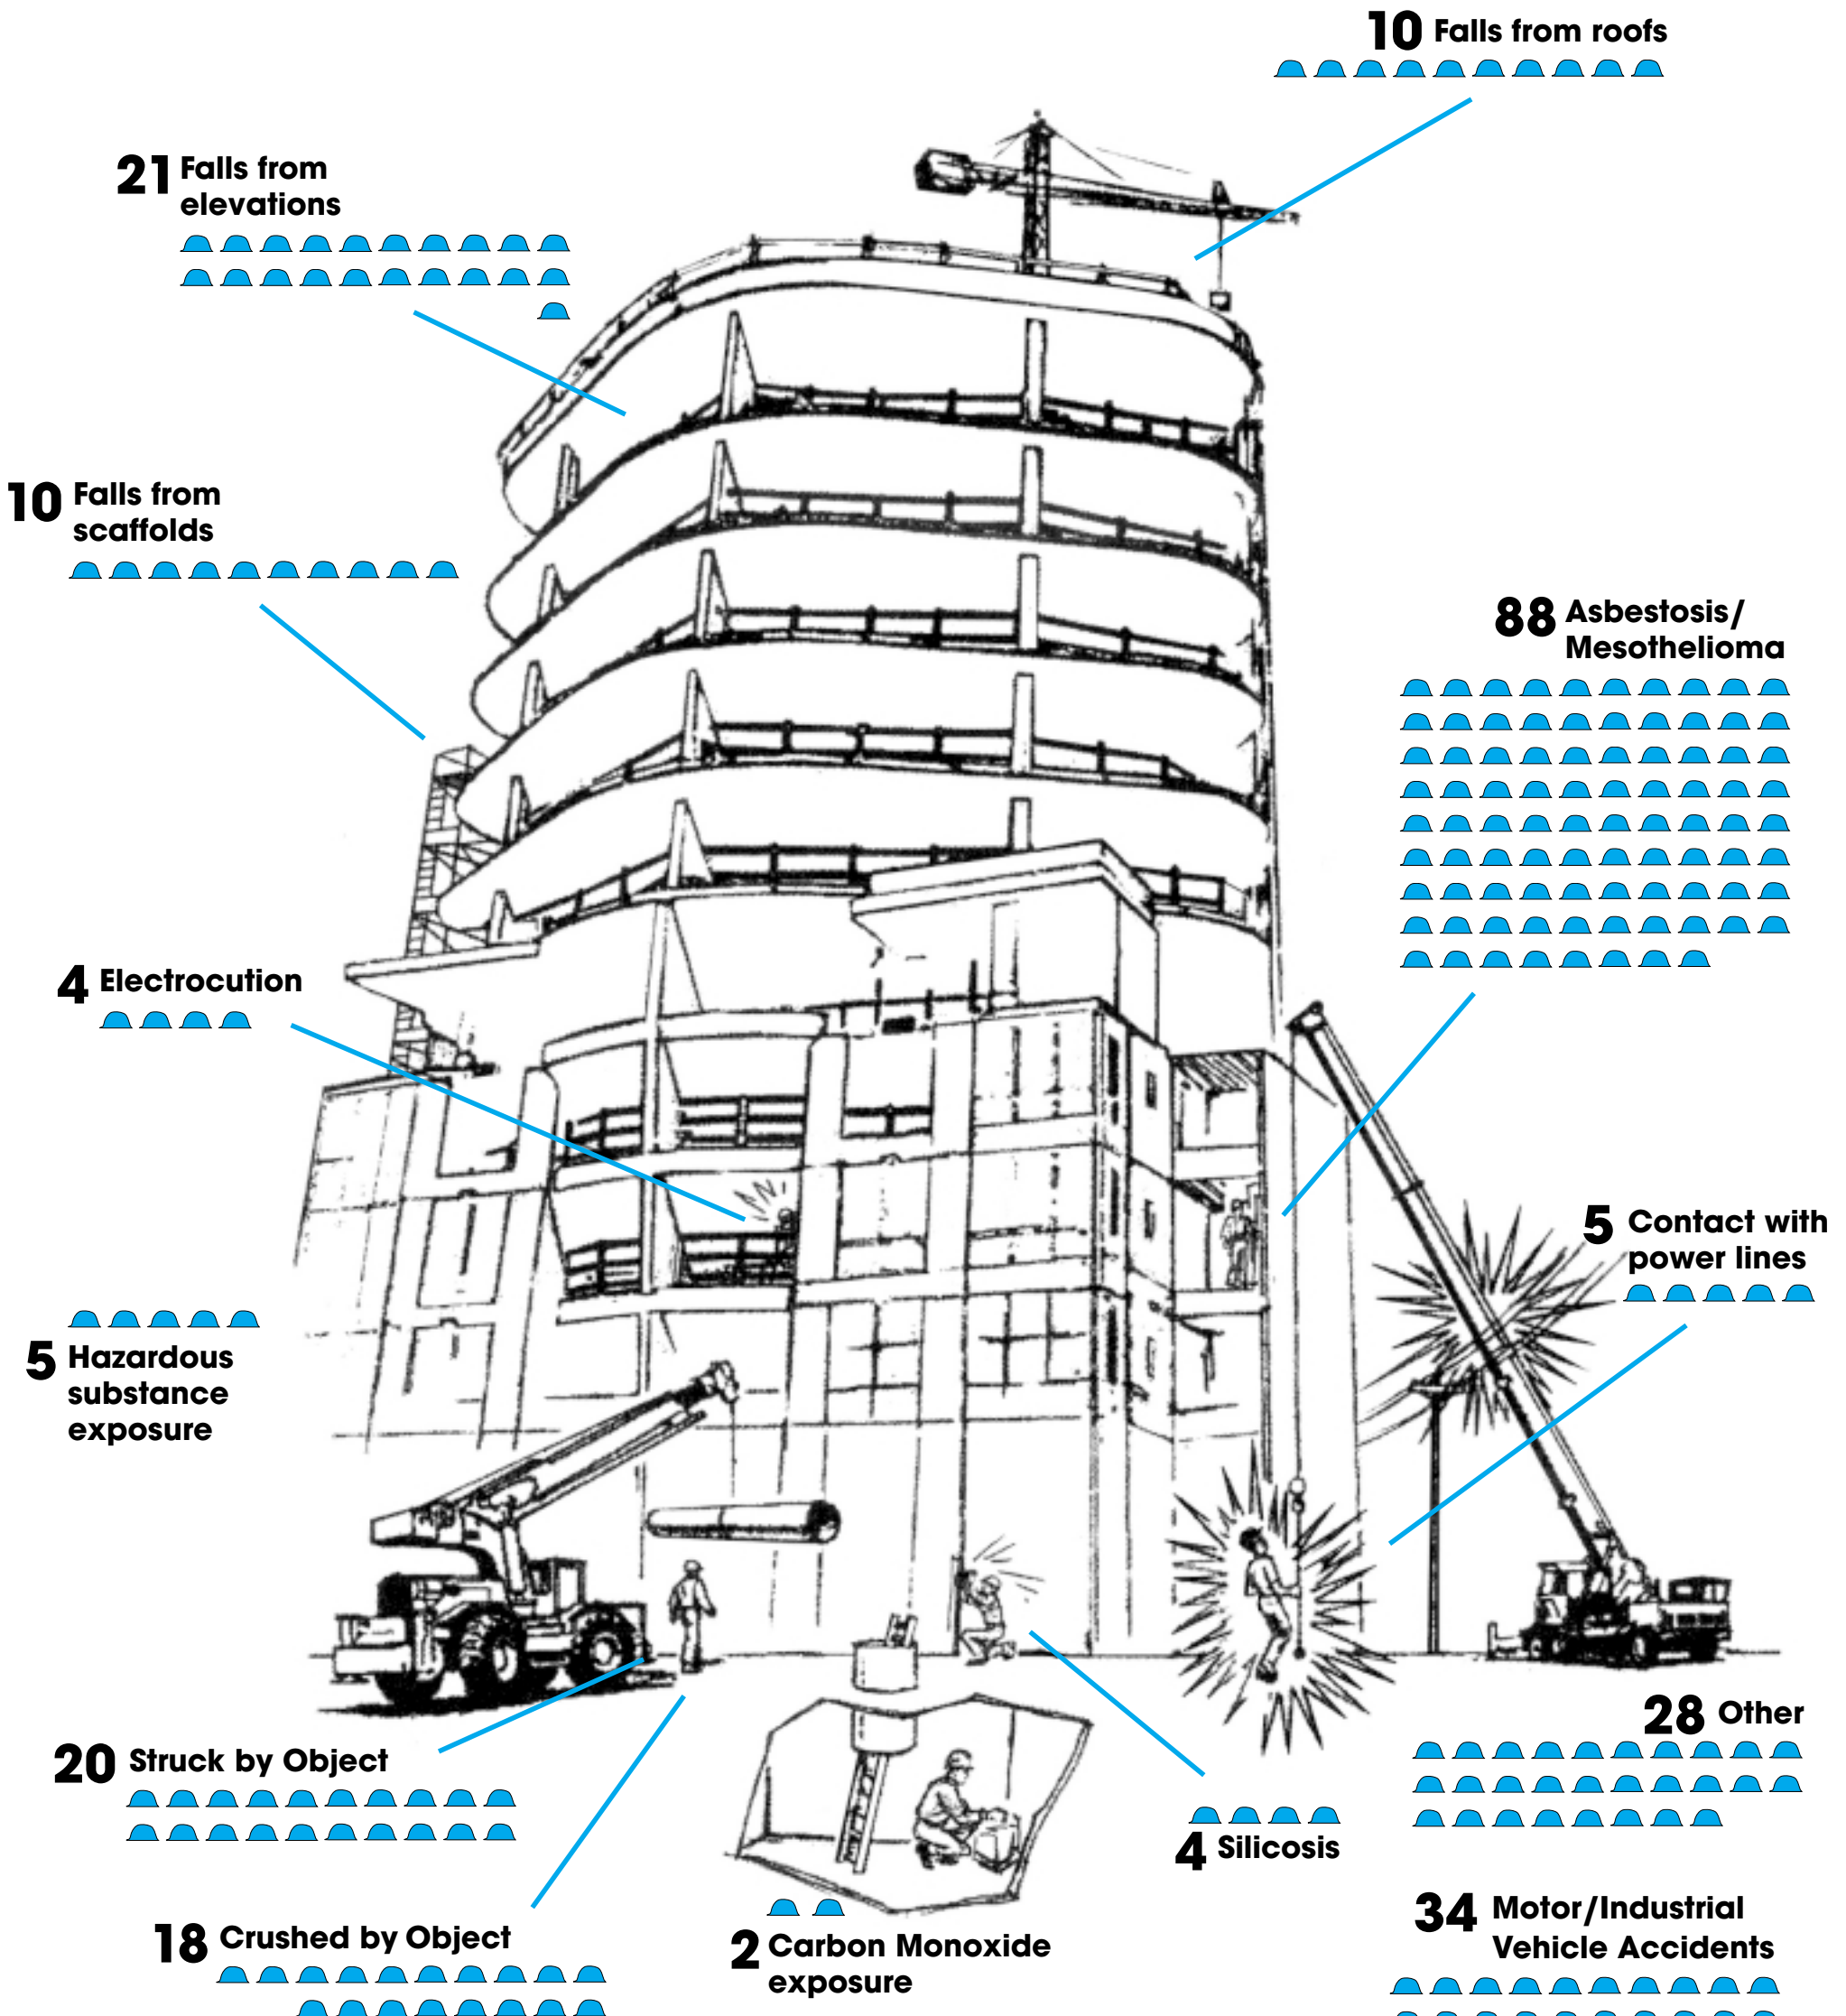

# WATCH OUT FOR HAZARDS

# THEY CAN KILL YOU!

The causes of 249 worker fatalities in the construction industry (1991-2000)

(One hardhat (▲) equals one work-related death claim accepted by the WCB of BC between 1991 and 2000)